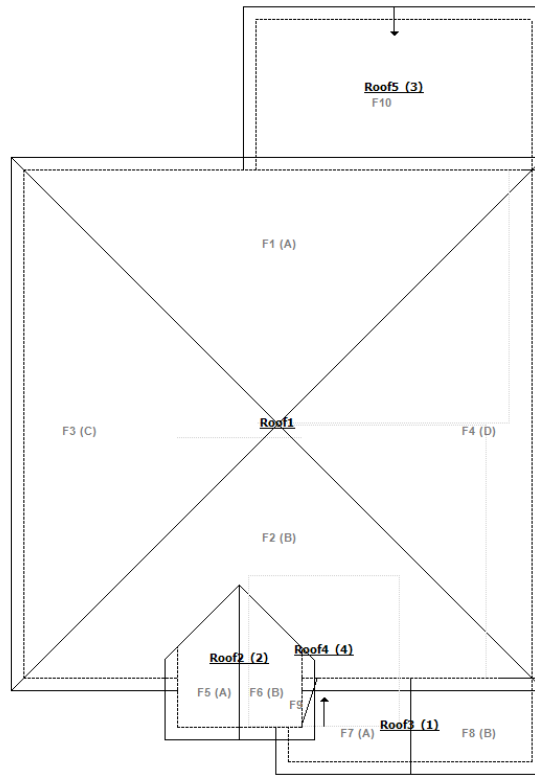

Aerial Roof View

Satellite Roof Measurements

XYZ Roofing

Property Address:

Houston, TX 77067

Total Area Summary

Area (sq. ft.)	2564.71
Squares	25.65
Roof Facets	10

Aerial Roof View makes no guarantees, representations or warranties of any kind, express or implied, arising by law or otherwise relating to this document or its contents or use, including but not limited to, quality, accuracy, completeness, reliability, or fitness for a particular purpose.

Aerial Roof View

Satellite Roof Measurements

ROOF SUMMARY

Square Feet	Squares	Perimeter	Pitch
2564.71	25.65	273.81	6:12
Waste Factor			
10%	15%	18%	20%
28.21	29.49	30.26	30.78

The table above provides the total roof area of a given property using waste percentages as noted. Please consider that area values and specific waste factors can be influenced by the size and complexity of the property, captured image quality, specific roofing techniques, and your own level of expertise. Additional square footage for Hip, Ridge, and Starter shingles are not included in this waste factor and will require additional materials.

Eave	Rake	Hip	Valley	Ridge	Step	Apron
209.35	64.46	127.50	21.87	20.03	30.83	24.41

Aerial Roof View makes no guarantees, representations or warranties of any kind, express or implied, arising by law or otherwise relating to this document or its contents or use, including but not limited to, quality, accuracy, completeness, reliability, or fitness for a particular purpose.

Aerial Roof View

Satellite Roof Measurements

Roof Pitch / Facets

FACE	SQ FT	# SQs	Slope - Rise / 12
F1	504.86	5.05	6.00
F2	437.58	4.38	6.00
F3	504.86	5.05	6.00
F4	504.86	5.05	6.00
F5	62.50	0.62	6.00
F6	62.50	0.62	6.00
F7	80.29	0.80	6.00
F8	91.79	0.92	6.00
F9	2.39	0.02	2.00
F10	313.08	3.13	1.00
Estimated Total:	2564.71	25.65	