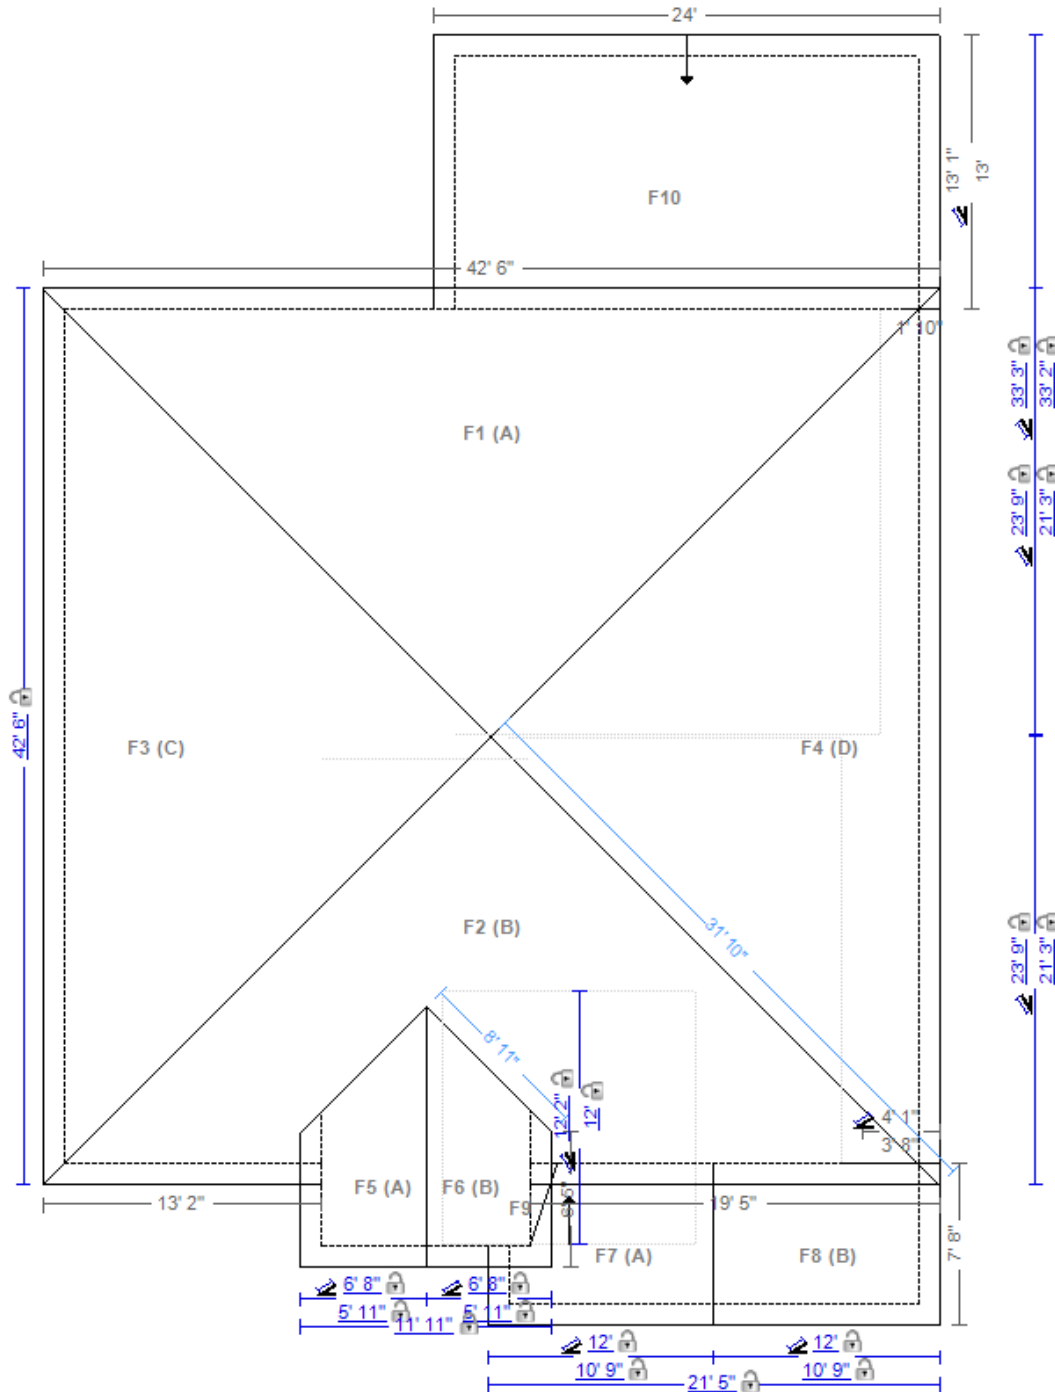

Aerial Roof View

Satellite Roof Measurements

Roof Sketch

Aerial Roof View makes no guarantees, representations or warranties of any kind, express or implied, arising by law or otherwise relating to this document or its contents or use, including but not limited to, quality, accuracy, completeness, reliability, or fitness for a particular purpose.