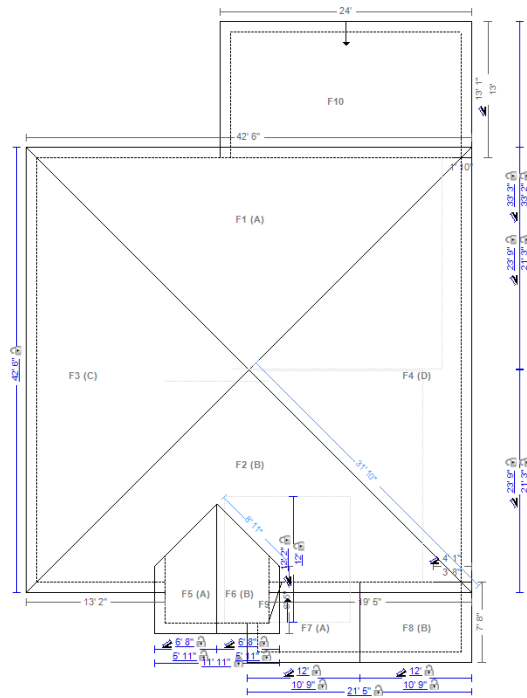

Aerial Roof View

Satellite Roof Measurements

XYZ Roofing

Property Address:

Houston, TX 77067

Total Area Summary

Area (sq. ft.)	2564.71
Squares	25.65
Roof Facets	10

Aerial Roof View makes no guarantees, representations or warranties of any kind, express or implied, arising by law or otherwise relating to this document or its contents or use, including but not limited to, quality, accuracy, completeness, reliability, or fitness for a particular purpose.

Aerial Roof View

Satellite Roof Measurements

ROOF SUMMARY

Square Feet	Squares	Perimeter	Pitch
2564.71	25.65	273.81	6:12
Waste Factor			
10%	15%	18%	20%
28.21	29.49	30.26	30.78

The table above provides the total roof area of a given property using waste percentages as noted. Please consider that area values and specific waste factors can be influenced by the size and complexity of the property, captured image quality, specific roofing techniques, and your own level of expertise. Additional square footage for Hip, Ridge, and Starter shingles are not included in this waste factor and will require additional materials.

Eave	Rake	Hip	Valley	Ridge	Step	Apron
209.35	64.46	127.50	21.87	20.03	30.83	24.41

Aerial Roof View makes no guarantees, representations or warranties of any kind, express or implied, arising by law or otherwise relating to this document or its contents or use, including but not limited to, quality, accuracy, completeness, reliability, or fitness for a particular purpose.

Aerial Roof View

Satellite Roof Measurements

Roof Pitch / Facets

FACE	SQ FT	# SQs	Slope - Rise / 12
F1	504.86	5.05	6.00
F2	437.58	4.38	6.00
F3	504.86	5.05	6.00
F4	504.86	5.05	6.00
F5	62.50	0.62	6.00
F6	62.50	0.62	6.00
F7	80.29	0.80	6.00
F8	91.79	0.92	6.00
F9	2.39	0.02	2.00
F10	313.08	3.13	1.00
Estimated Total:	2564.71	25.65	